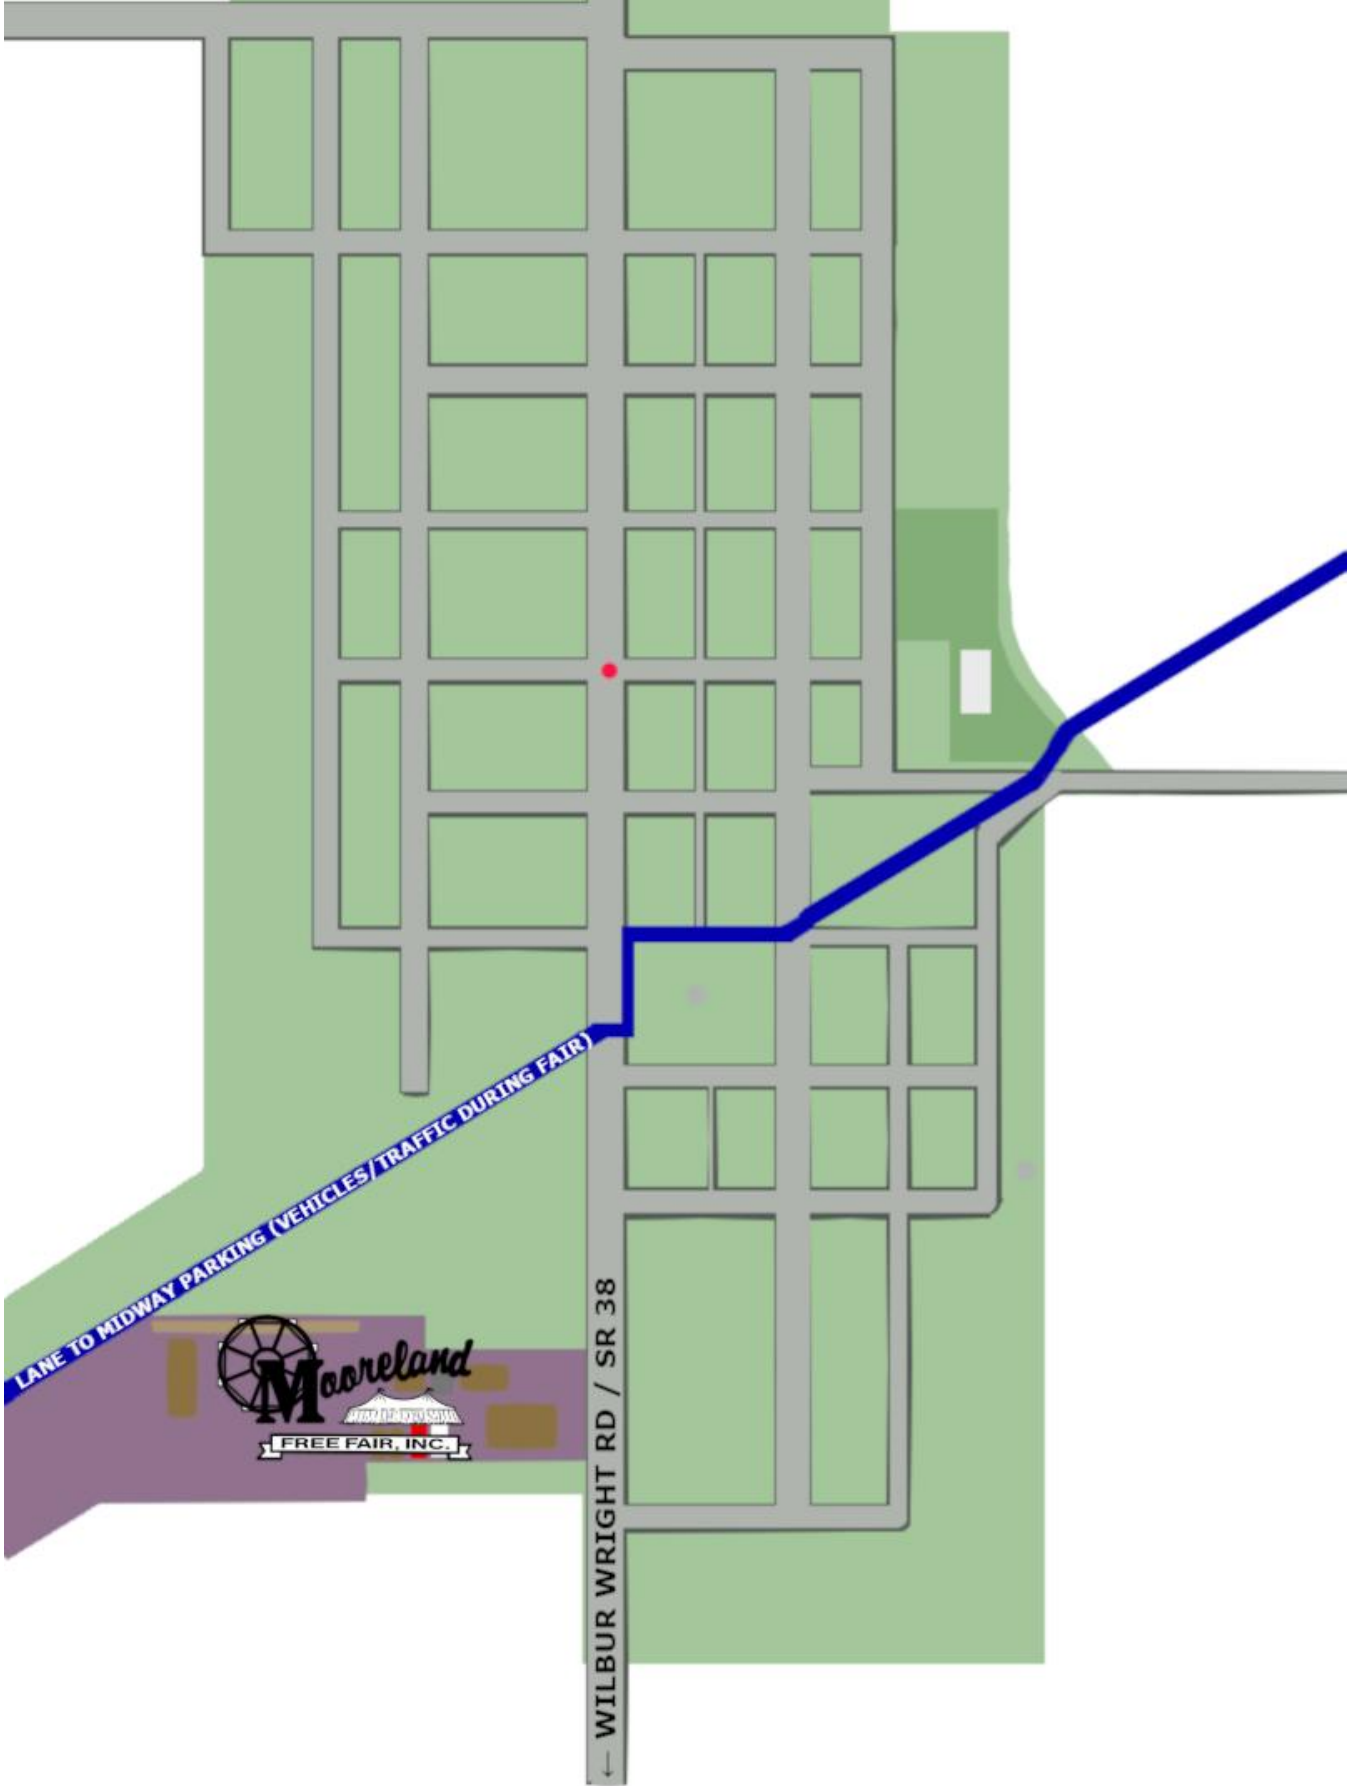

MOORELAND, INDIANA

U.S. ROUTE 36 →

-  MARCHING / WALKING UNITS (PARADE)
-  MOORELAND TOWN PARK (CAR SHOW / JEEP NIGHT)
-  MOORELAND FREE FAIR FAIRGROUNDS
-  WILBUR WRIGHT TRAIL (5K)

LANE TO MIDWAY PARKING (VEHICLES / TRAFFIC DURING FAIR)

← WILBUR WRIGHT RD / SR 38